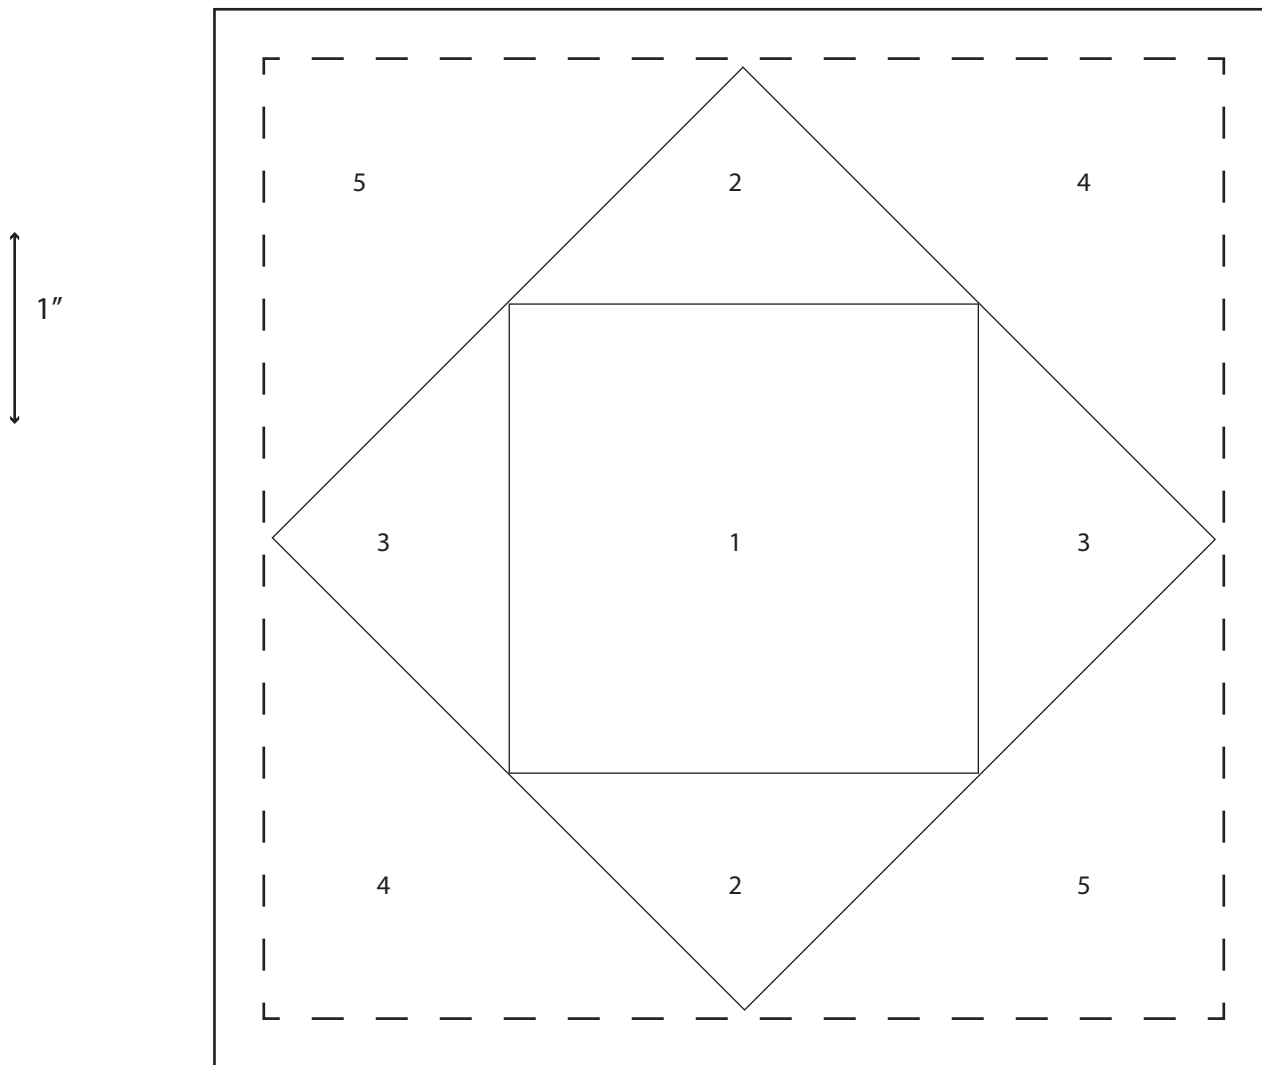

TORONTO MODERN QUILT GUILD

5" FUSSY ECONOMY BLOCK

Cut **One** - 3.25" square , fussy cut so that the design is centred in the middle of the square.

One - 4.50" square in a contrasting colour or value OR **two** 3.25" squares

One - 5.50" square in a contrasting colour or value OR **two** 4" squares