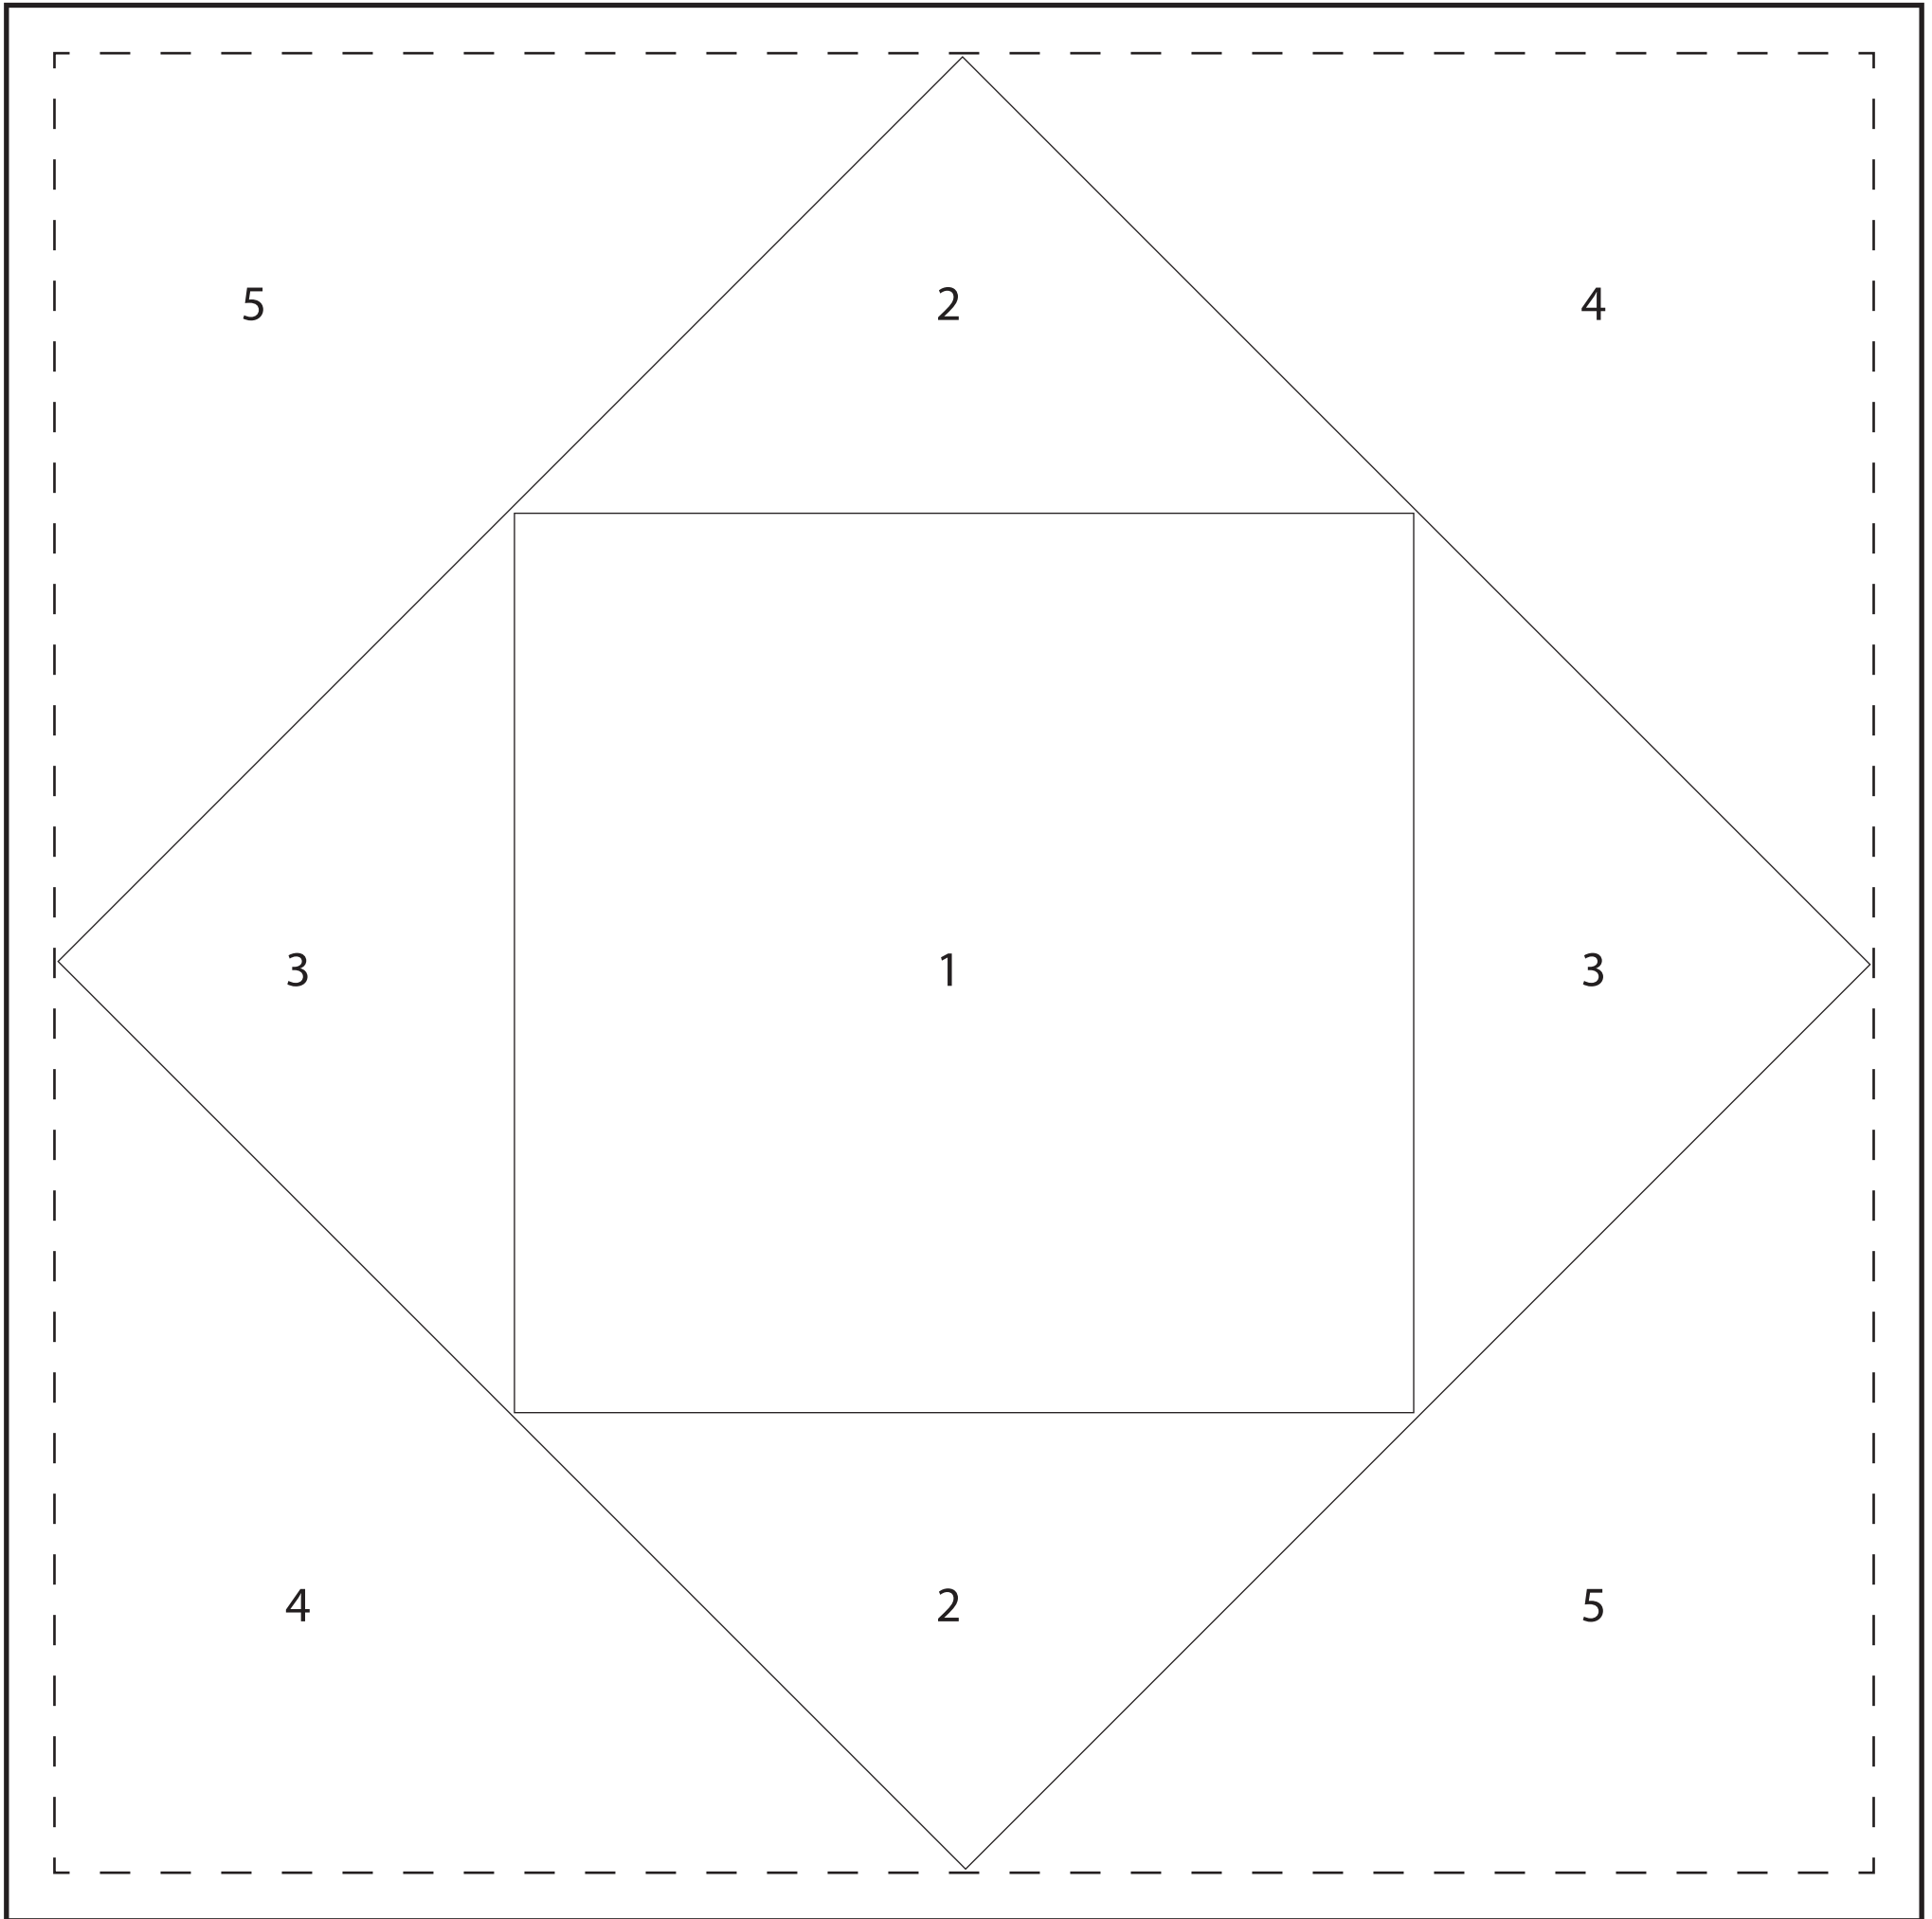

## 10" FUSSY ECONOMY BLOCK

Cut **One** - 5.75" square , fussy cut so that the design is centred in the middle of the square.

**One** - 6.75" square in a contrasting colour or value OR **two** 4.75" squares

**One** - 9.00" square in a contrasting colour or value OR **two** 6.50" squares

Print on LEDGER 11" x 17" paper