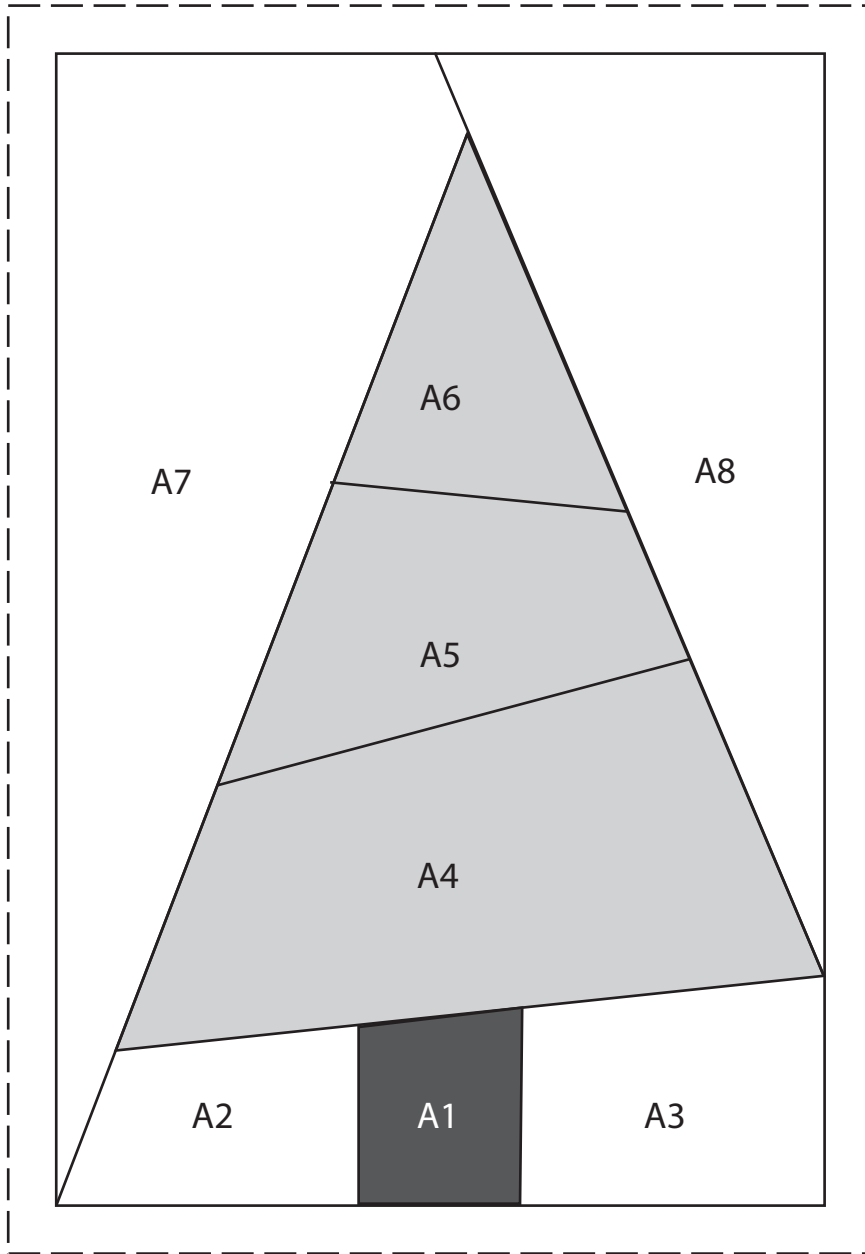

Evergreen

4" x 6" Finished Size

1" x 1"
*Check scale
before cutting*

Block finishes 4" x 6"
Check scale before cutting

SCAN ME

Evergreen

4" x 6" Finished Size

1" x 1"
*Check scale
before cutting*

Block finishes 4" x 6"
Check scale before cutting

SCAN ME