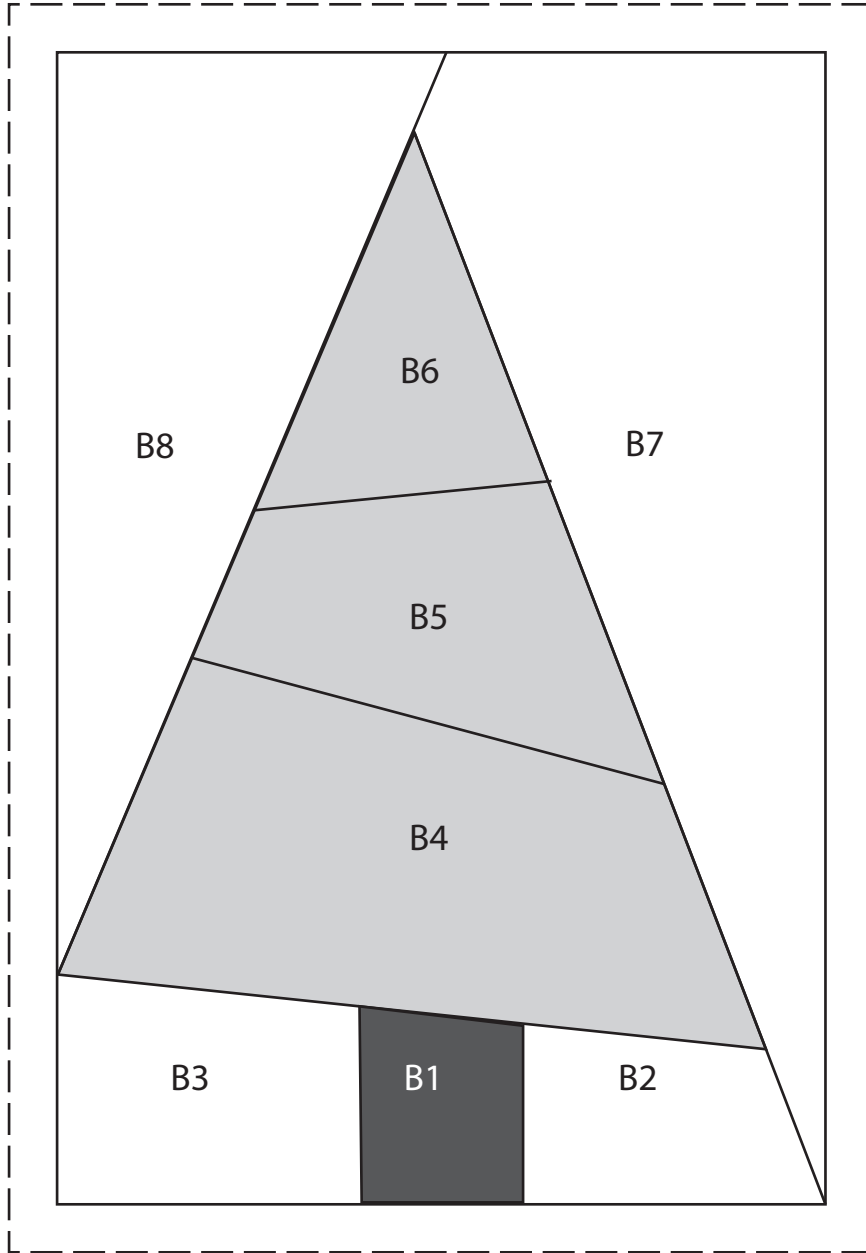

Evergreen

4" x 6" Finished Size

1" x 1"
*Check scale
before cutting*

Block finishes 4" x 6"
Check scale before cutting

SCAN ME

Evergreen

4" x 6" Finished Size

1" x 1"
*Check scale
before cutting*

Block finishes 4" x 6"
Check scale before cutting

SCAN ME