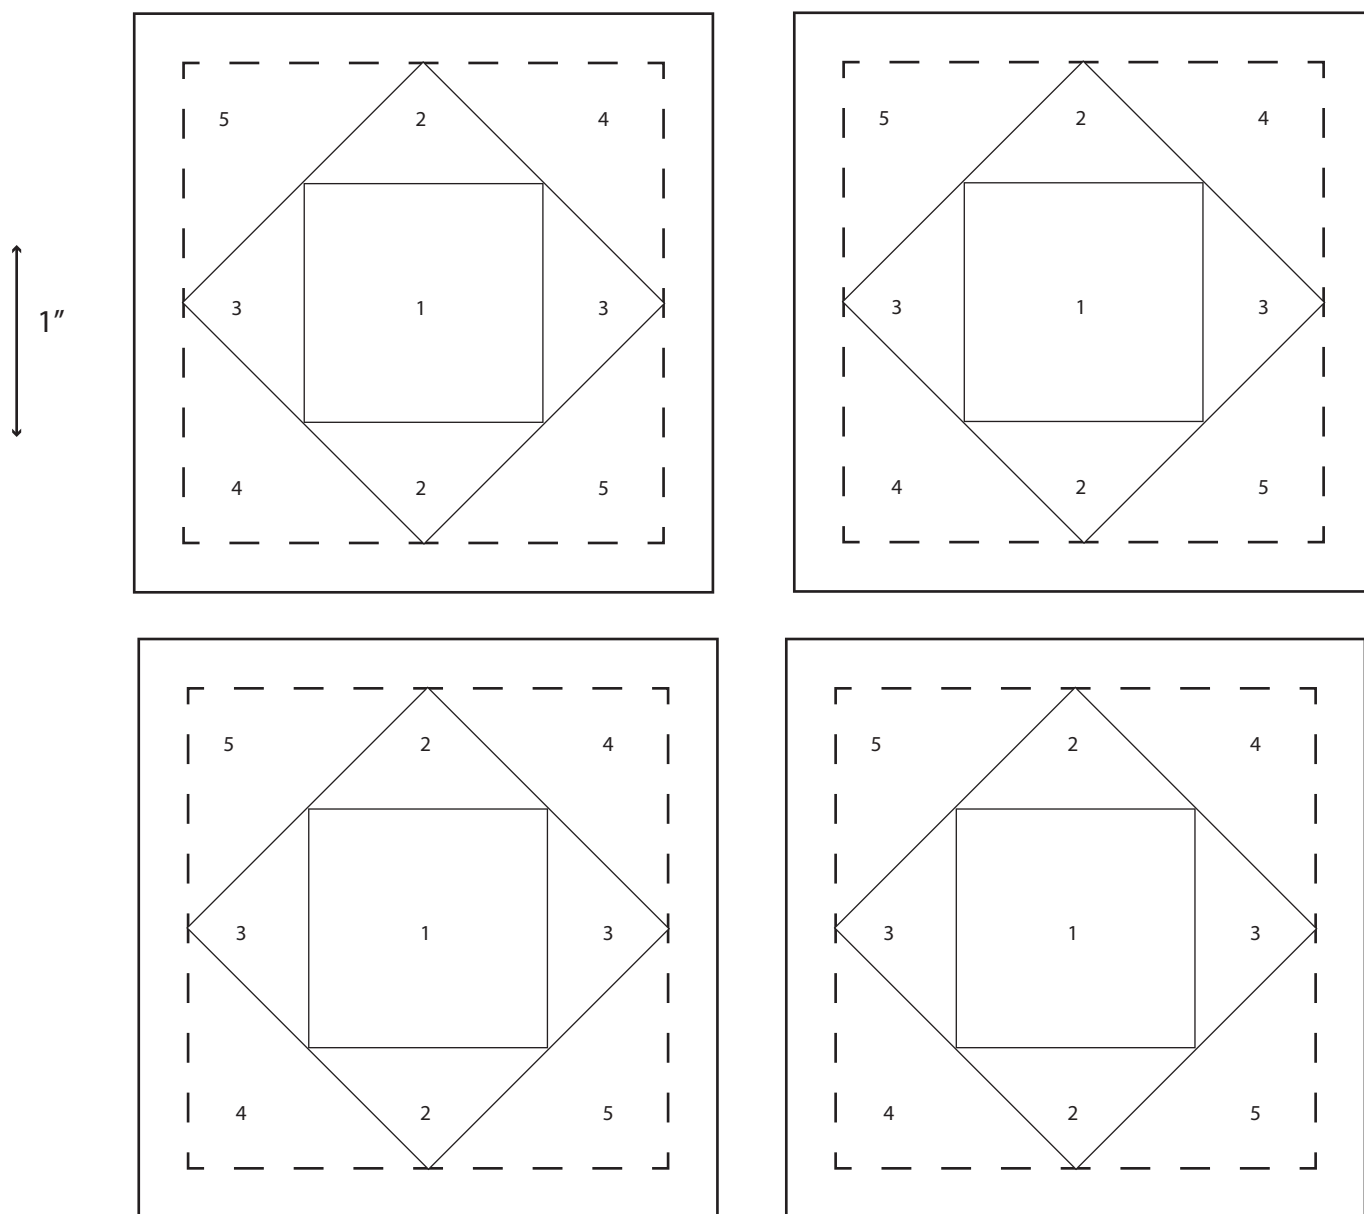

# TORONTO MODERN QUILT GUILD

## 2.5" FUSSY ECONOMY BLOCK

Cut **One** - 2" square , fussy cut so that the design is centred in the middle of the square.

**One** - 3" square in a contrasting colour or value OR **two** 2.25" squares

**One** - 3.5" square in a contrasting colour or value OR **two** 2.5" squares